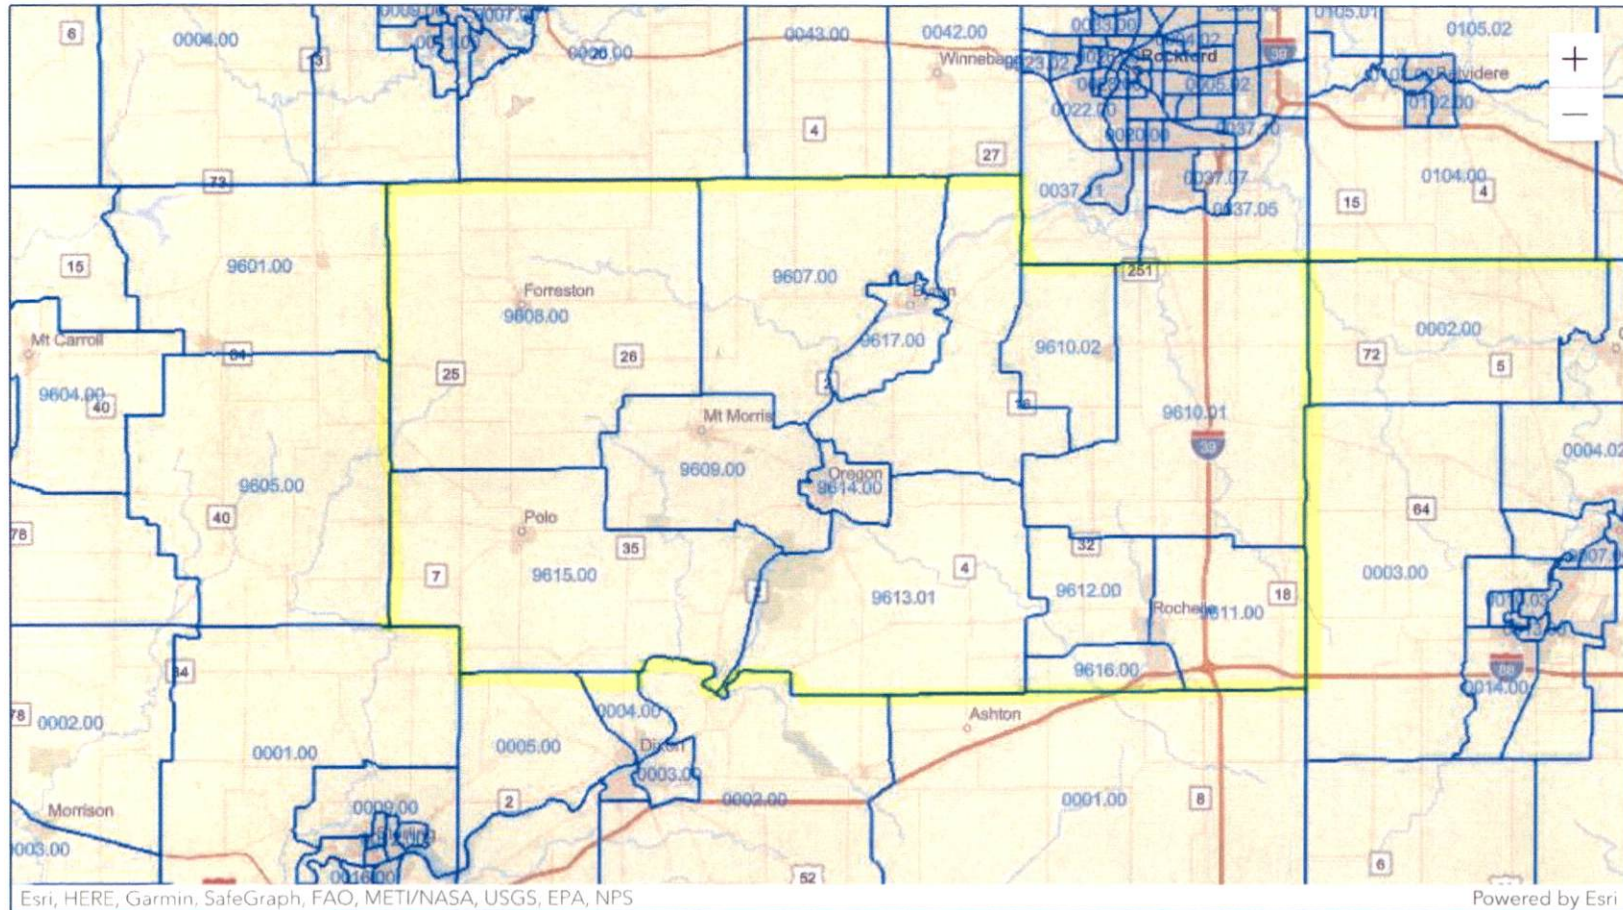

Assessment Area

As of April 1, 2026

Ogle County – Census Tract Map

All Census Tracts

Winnebago County – Census Tract Map

All Census Tracts

Revised by board 3/6/2023

Rochelle
233 E. IL Route 38
Rochelle, IL 61068
815.562.3838

- Matched Address:
MSA: || State: || County: || Tract Code:
- Selected Tract
MSA: || State: || County: || Tract Code:

Ogle County assessment area

- Matched Address:
MSA: || State: || County: || Tract Code:
- Selected Tract
MSA: || State: || County: || Tract Code:

Winnebago County Census tracts