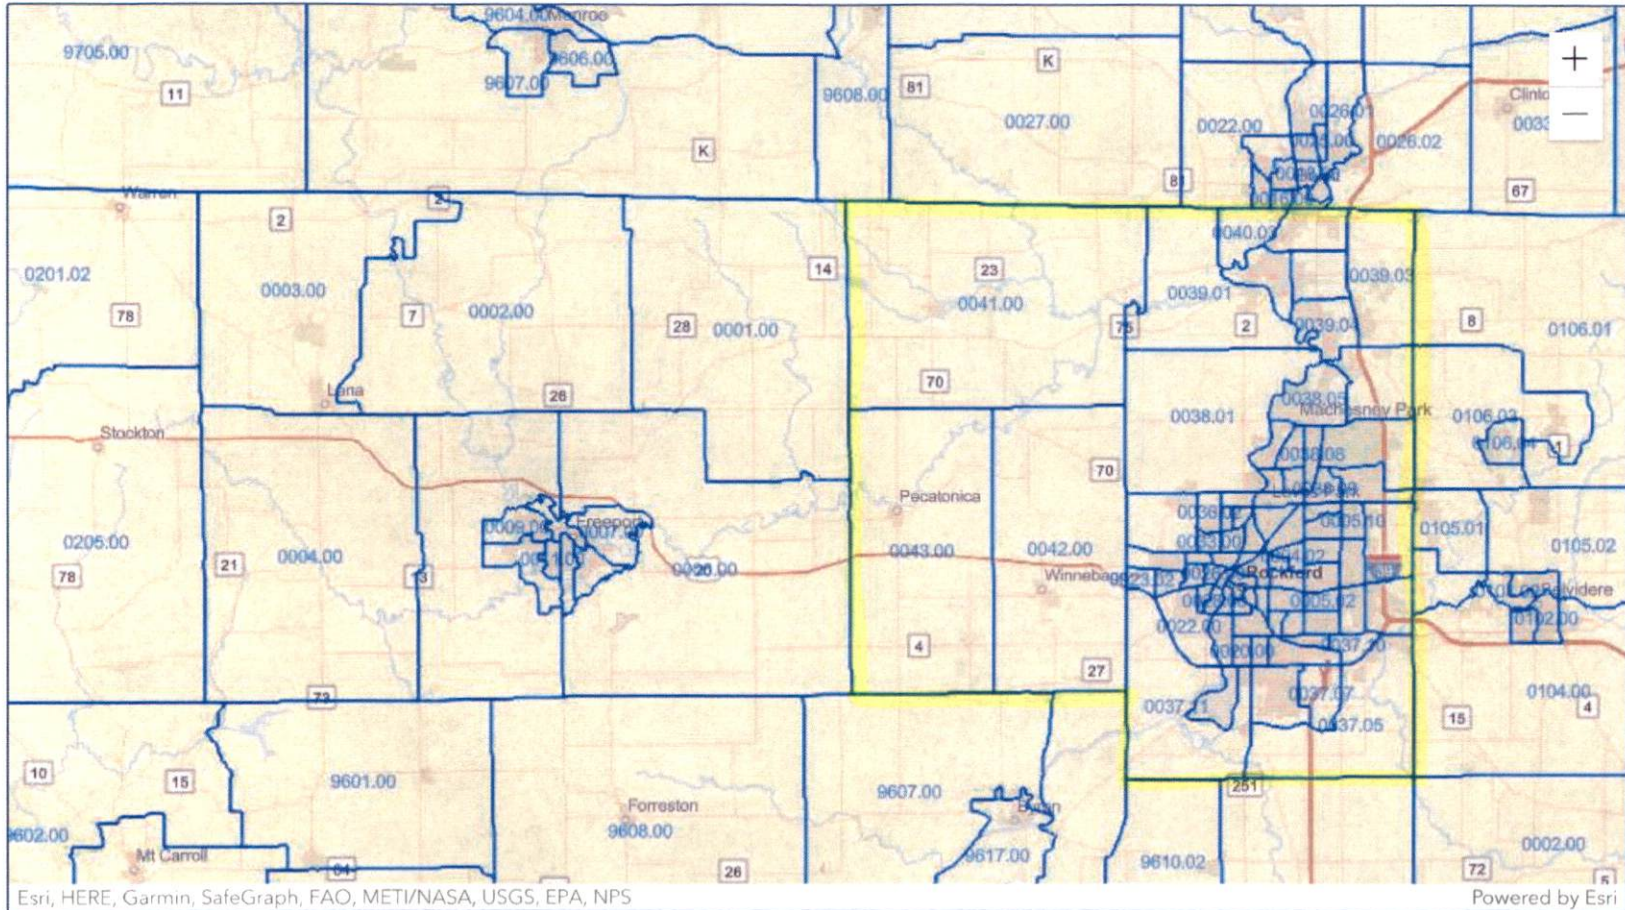

Assessment Area

As of April 1, 2026

Ogle County – Census Tract Map

All Census Tracts

Winnebago County – Census Tract Map

All Census Tracts

Revised by board 3/6/2023

Rochelle
233 E. IL Route 38
Rochelle, IL 61068
815.562.3838

- Matched Address:
MSA: || State: || County: || Tract Code:
- Selected Tract
MSA: || State: || County: || Tract Code:

Ogle County assessment area

- Matched Address:
MSA: || State: || County: || Tract Code:
- Selected Tract
MSA: || State: || County: || Tract Code:

Winnebago County Census tracts