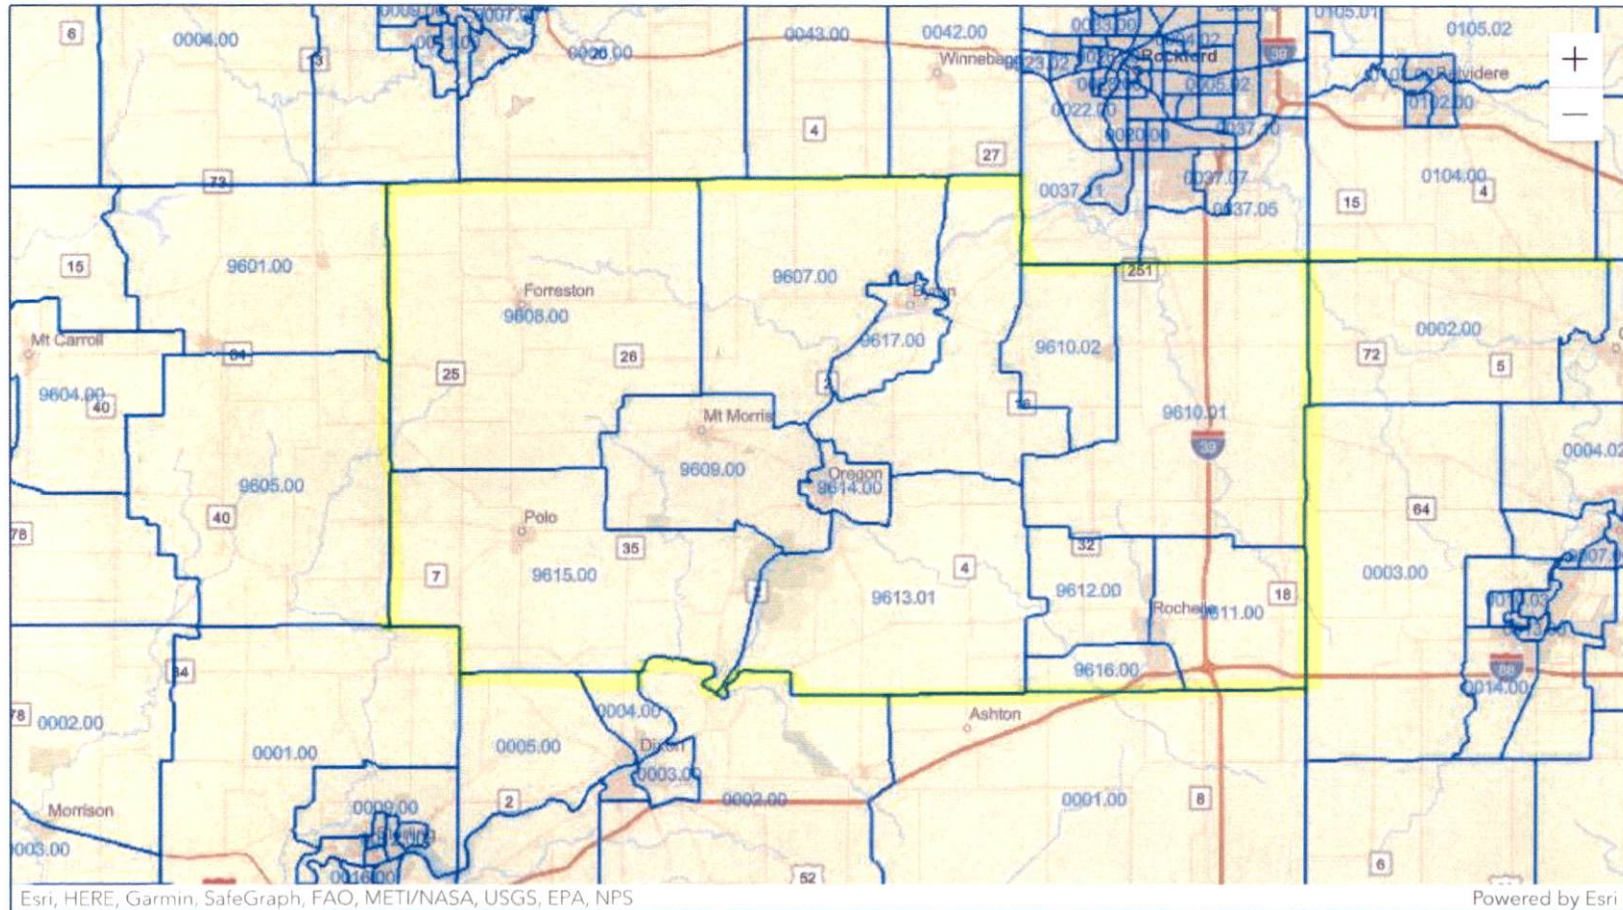

Assessment Area

Reviewed March 13, 2024

Ogle County – Census Tract Map

All Census Tracts

Winnebago County – Census Tract Map

All Census Tracts

Revised by board 3/6/2023

Rochelle
233 E. IL Route 38
Rochelle, IL 61068
815.562.3838

- Matched Address:
MSA: || State: || County: || Tract Code:
- Selected Tract
MSA: || State: || County: || Tract Code:

Ogle County assessment area

- Matched Address:
MSA: || State: || County: || Tract Code:
- Selected Tract
MSA: || State: || County: || Tract Code:

Winnebago County Census tracts