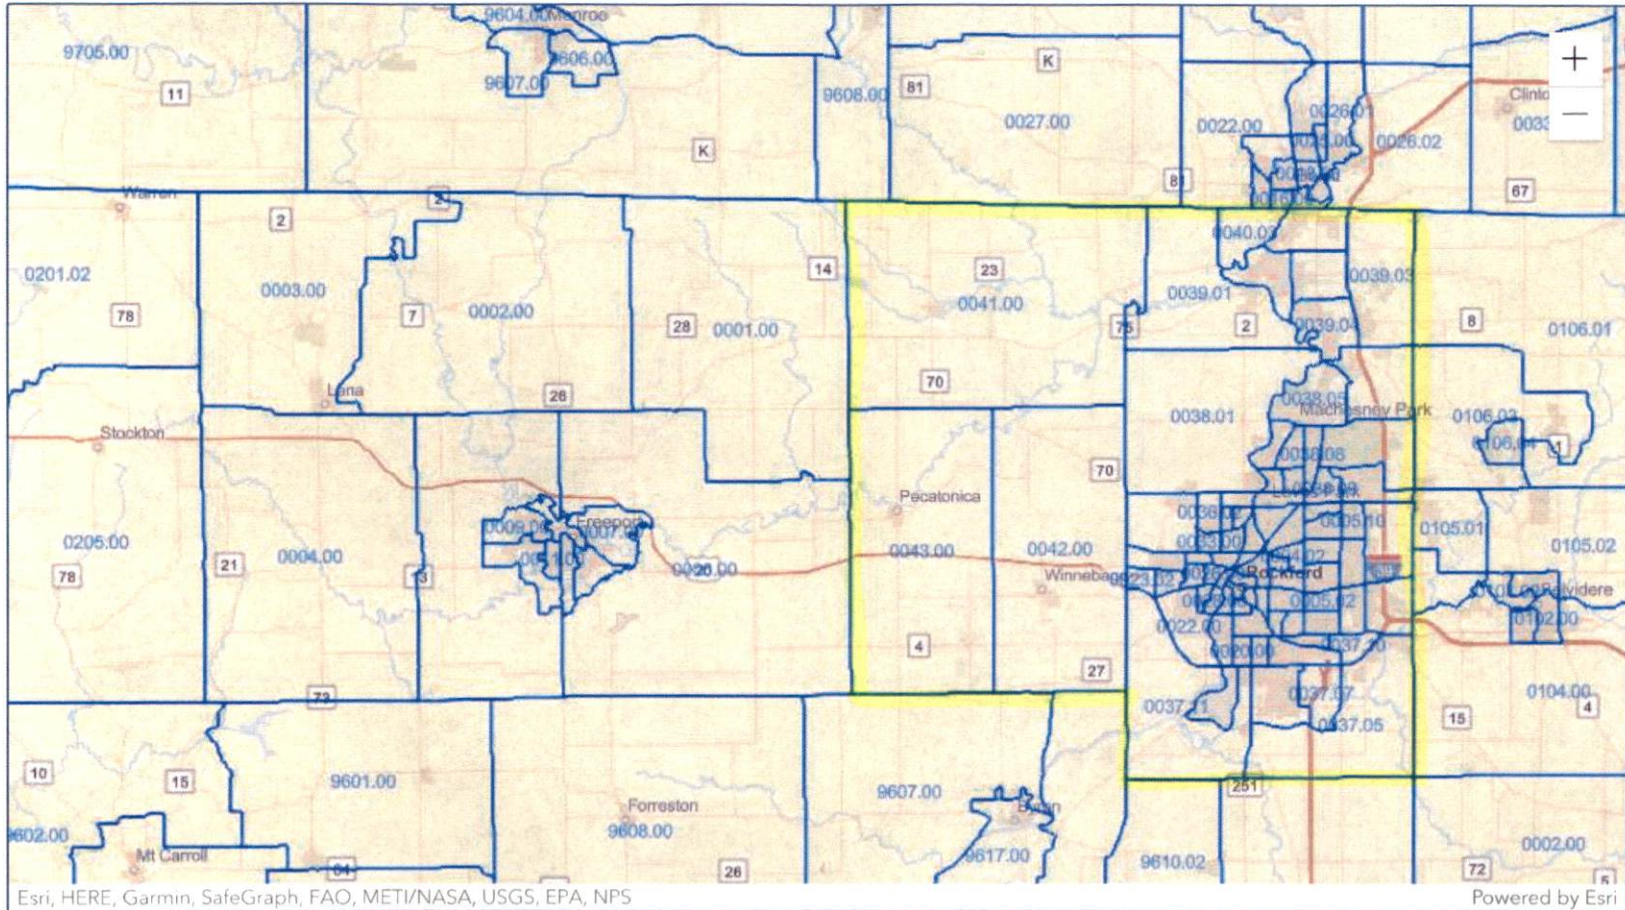

Assessment Area

Reviewed March 13, 2024

Ogle County – Census Tract Map

All Census Tracts

Winnebago County – Census Tract Map

All Census Tracts

Revised by board 3/6/2023

Rochelle
233 E. IL Route 38
Rochelle, IL 61068
815.562.3838

- Matched Address:
MSA: || State: || County: || Tract Code:
- Selected Tract
MSA: || State: || County: || Tract Code:

Ogle County assessment area

- Matched Address:
MSA: || State: || County: || Tract Code:
- Selected Tract
MSA: || State: || County: || Tract Code:

Winnebago County Census tracts